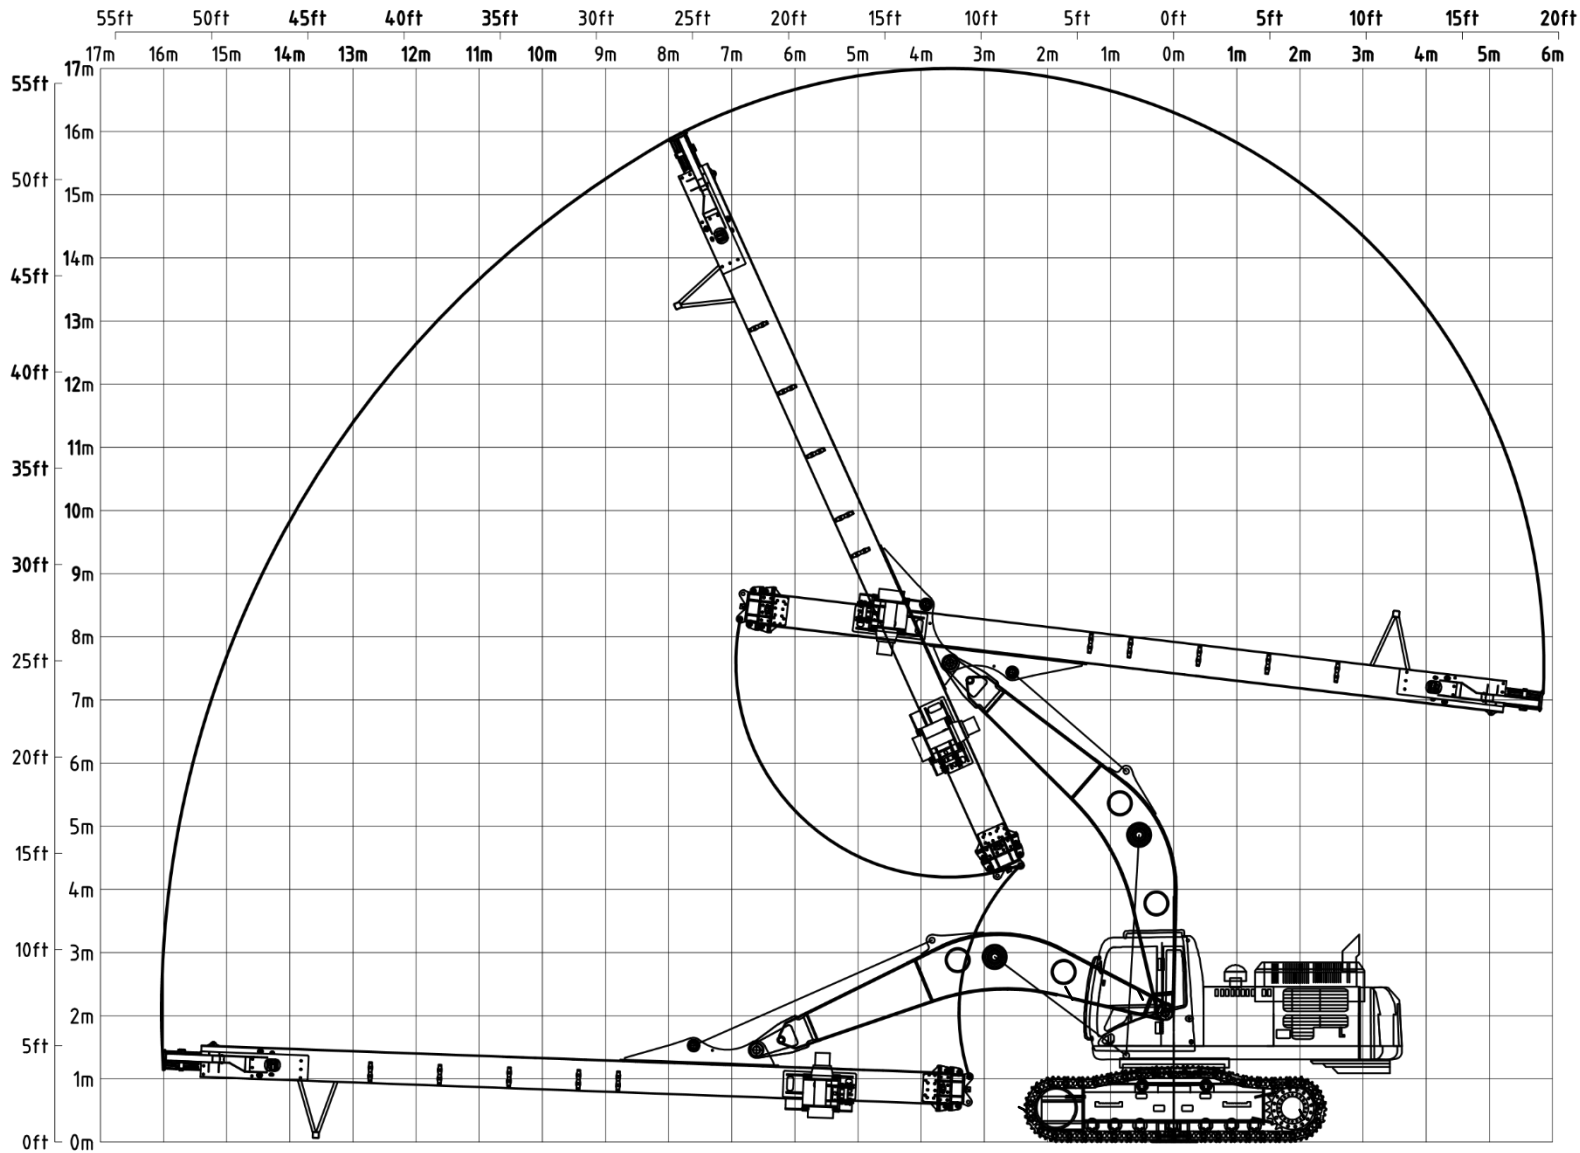

1	03/05/18	-	STL
ISS	DATE	MOD	DRN.
NOT BINDING IN DETAIL			

TITLE DATASHEET - RANGE  
TELEDIPPER 25m  
CAT 336FL

DRG. NO. 99000937 SHT 1  
OF 3

**NOTES:**

1. CLASH BETWEEN BASE MACHINE AND ATTACHMENT POSSIBLE IN SOME POSITIONS.

1	03/05/18	-	STL
ISS	DATE	MOD	DRN.
NOT BINDING IN DETAIL			

TITLE DATASHEET - RANGE 25m TELEDIPPER CAT 336FL	
DRG. NO. 99000937	SHT 2 OF 3

**NOTES:**

- 1. ALL DIMENSIONS APPROXIMATE - BASE MACHINE INFORMATION BASED ON OEM DATA.
- 2. FOR ADDITIONAL AND UNMODIFIED BASE MACHINE DATA SEE OEM LITERATURE.
- 3. CAUTION: GRAB MAY CLASH WITH BASE MACHINE IN SOME POSITIONS.

1	03/05/18	-	STL
ISS	DATE	MOD	DRN.
NOT BINDING IN DETAIL			

TITLE		DATASHEET - TRANSPORT 25m TELEDIPPER CAT 336FL	
DRG. NO.	99000937	SHT	3 OF 3