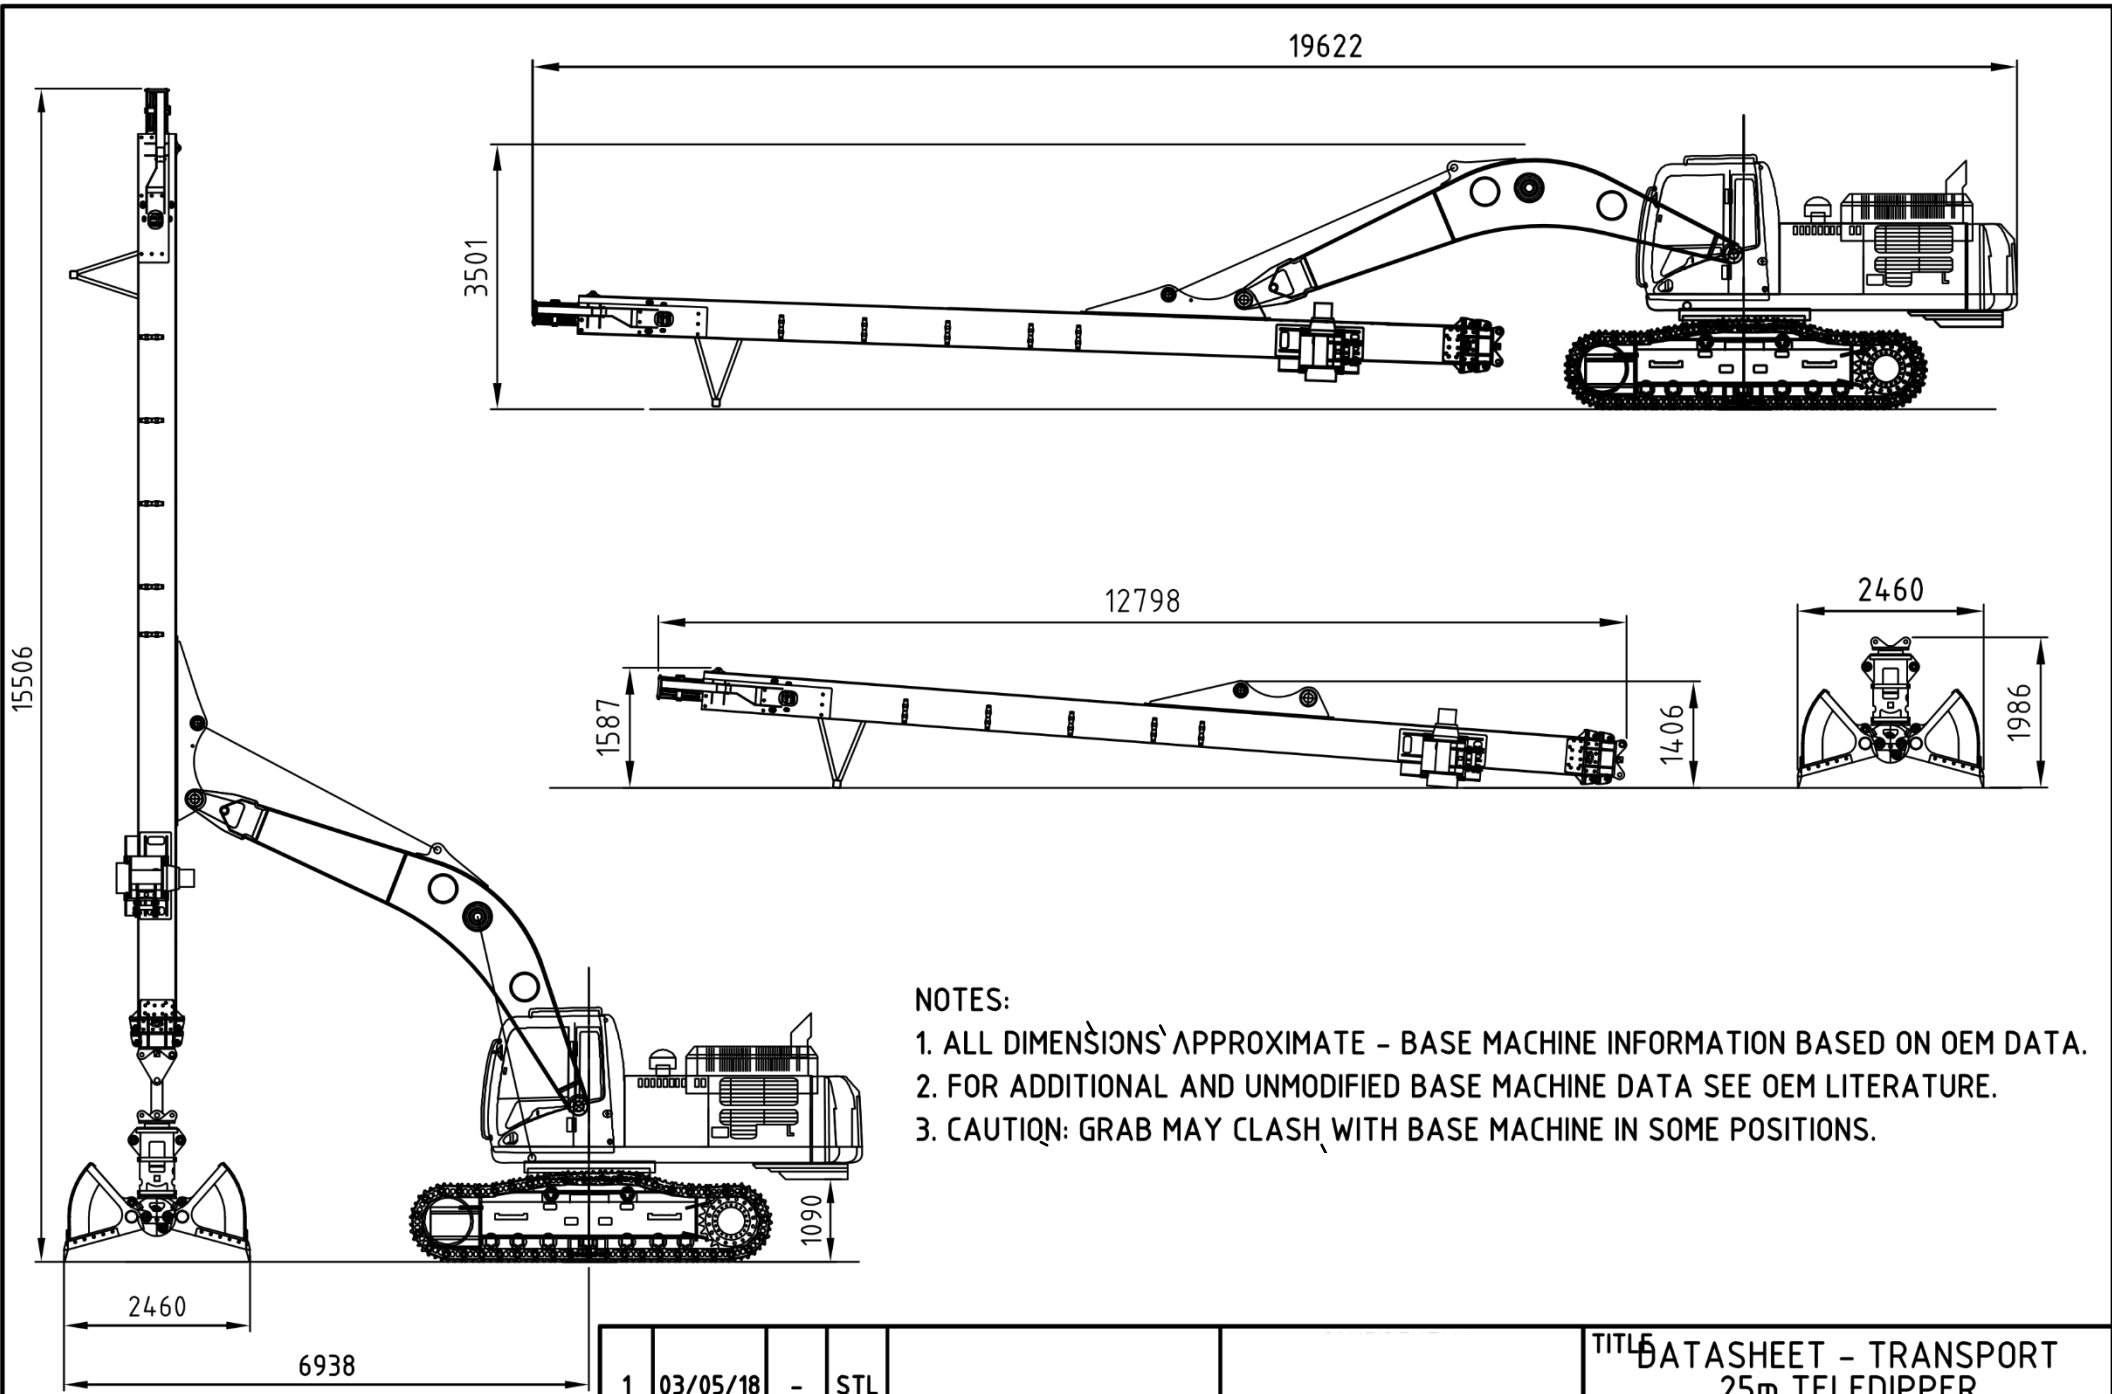

1	03/05/18	-	STL
ISS	DATE	MOD	DRN.
NOT BINDING IN DETAIL			

TITLE DATASHEET - RANGE  
TELEDIPPER 25m  
CAT 336FL

DRG. NO. 99000937 SHT 1  
OF 3

**NOTES:**

1. CLASH BETWEEN BASE MACHINE AND ATTACHMENT POSSIBLE IN SOME POSITIONS.

1	03/05/18	-	STL
ISS	DATE	MOD	DRN.
NOT BINDING IN DETAIL			

TITLE DATASHEET - RANGE 25m TELEDIPPER CAT 336FL	
DRG. NO. 99000937	SHT 2 OF 3

**NOTES:**

- 1. ALL DIMENSIONS APPROXIMATE - BASE MACHINE INFORMATION BASED ON OEM DATA.
- 2. FOR ADDITIONAL AND UNMODIFIED BASE MACHINE DATA SEE OEM LITERATURE.
- 3. CAUTION: GRAB MAY CLASH WITH BASE MACHINE IN SOME POSITIONS.

1	03/05/18	-	STL
ISS	DATE	MOD	DRN.
NOT BINDING IN DETAIL			

TITLE		DATASHEET - TRANSPORT 25m TELEDIPPER CAT 336FL	
DRG. NO.	99000937	SHT	3 OF 3